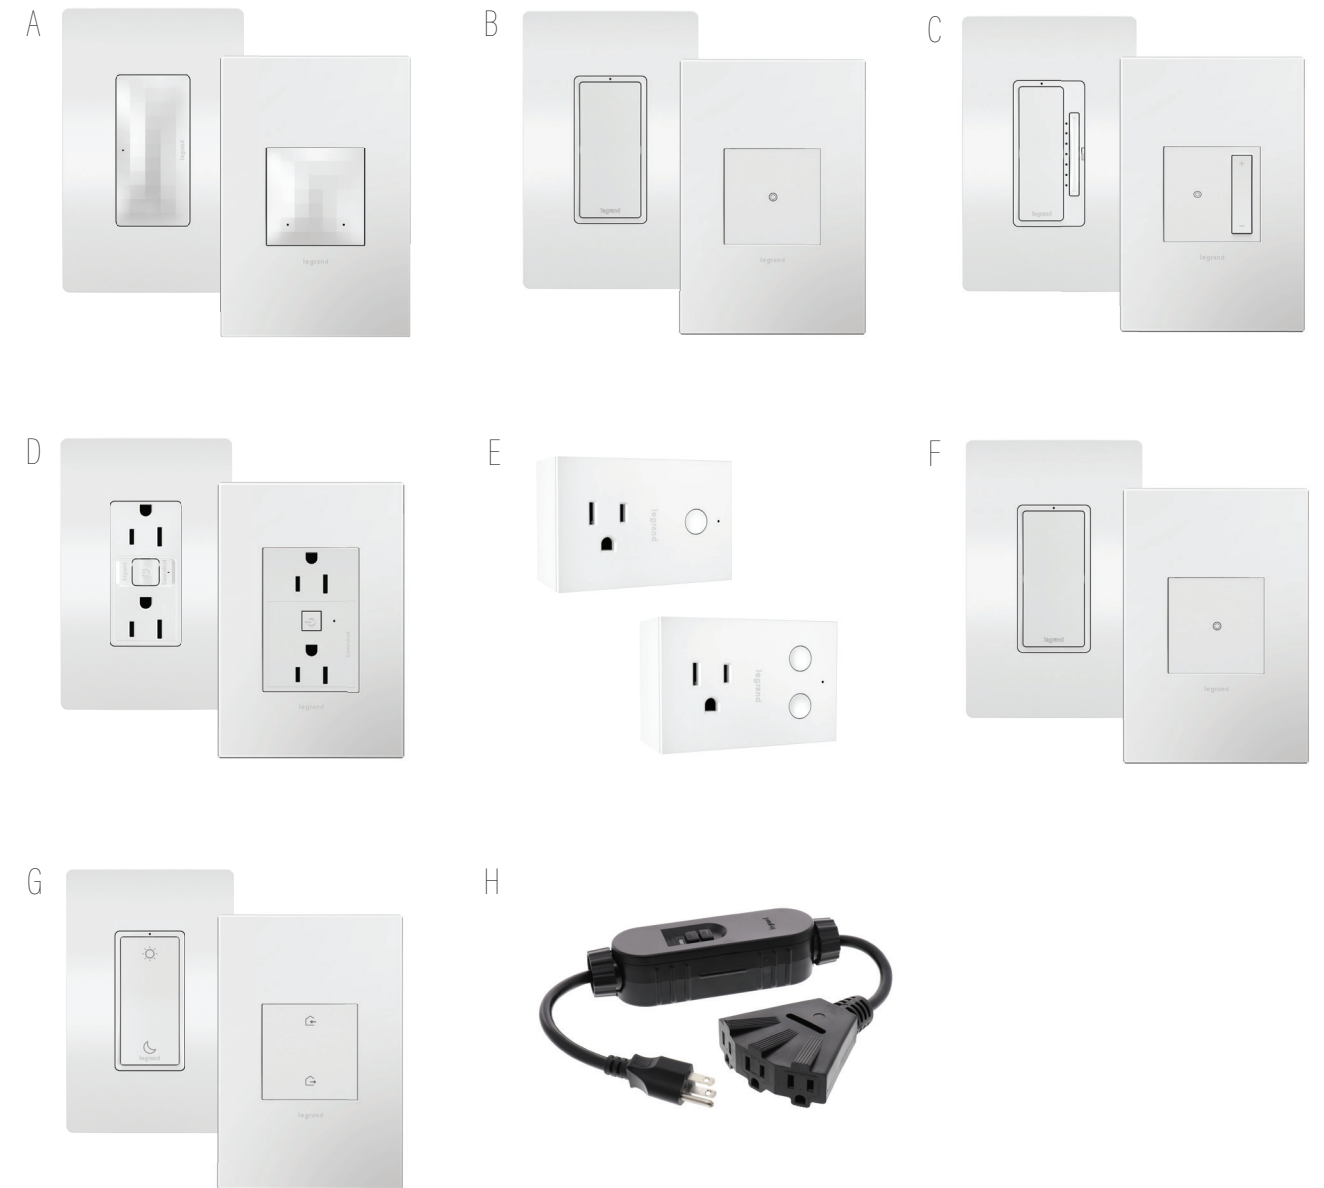

NOTE: radiant with Wi-Fi products are not compatible with the Netatmo platform.